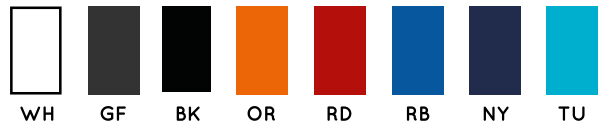

# SPORT T-SHIRT MAN

REF: SPORTMAN

T'shirt desportiva manga raglan com costura decorativa em meia-manga.  
130gsm, approx.  
100% poliester

Raglan sleeve with decorative stitching.  
130gsm, approx.  
100% polyester

10 50

	S	M	L	XL	XXL
WIDTH/LENGTH	50/66	52/68	54/70	56/72	58/77

## NEW COLOURS

\* New finish with drying period **180°**