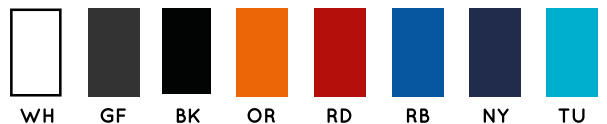

SPORT T-SHIRT MAN

REF: SPORTMAN

T'shirt desportiva manga raglan com costura decorativa em meia-manga.
130gsm, approx.
100% poliester

Raglan sleeve with decorative stitching.
130gsm, approx.
100% polyester

10 50

	S	M	L	XL	XXL
WIDTH/LENGTH	50/66	52/68	54/70	56/72	58/77

NEW COLOURS

* New finish with drying period **180°**