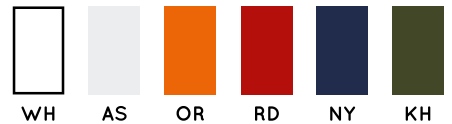

65% polyester / 35% cotton

S	M	L	XL	XXL
---	---	---	----	-----

WIDTH/LENGTH 54/66 57/69 60/72 63/76 66/78

5

25

NEW COLOUR

BK